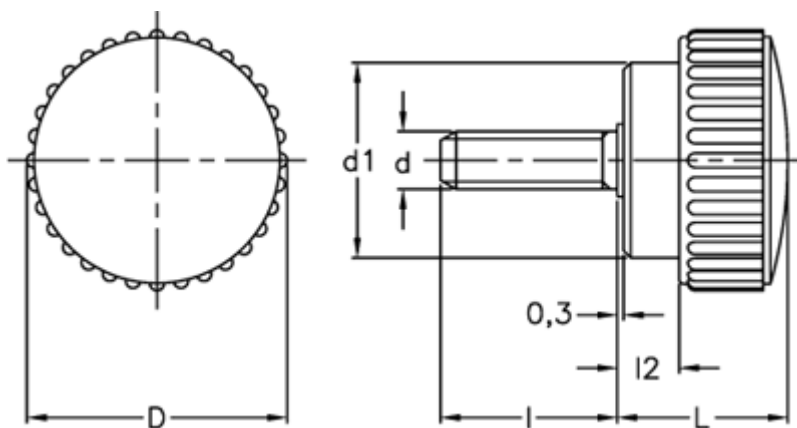

# Data Sheet

Article number: 2302002223

Description: E+G Knurled grip knob  
B.193/18 p-M5x40

## Measures

D = 18  
d1 = 13  
d 6g = M5  
l = 40  
L = 12  
l2 = 3